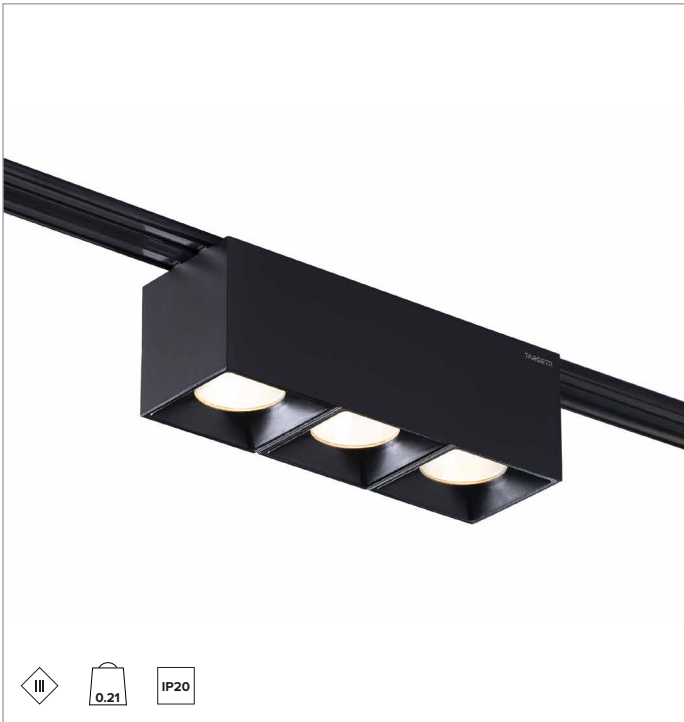

## 2T0109 | OZ Lighting module - Multiple

Fixed multiple magnetic LED light modules, powered at low voltage

		3500K	H(m)	D(m)	E <sub>max</sub> (lx)	
		Ra90		27°		
		Fixture Power	18W	1	0.49	6085
		Source Flux	2484lm	2	0.98	1521
		Fixture Flux	1858lm	3	1.47	676
		Efficacy	104lm/W	4	1.95	380
TS1836	I <sub>max</sub> =2450cd/klm	I <sub>max</sub>	6085cd	5	2.44	243

### ILLUMINOTECHNICAL CHARACTERISTICS

The flood optical system consists of a metallised polycarbonate precision optic, a holographic diffuser filter and a black polycarbonate frame. The light is suitable for installation in work environments UGR<19 (EN12464-1).

### MECHANICAL CHARACTERISTICS

Black painted die-cast aluminium body. Multiple fixed light, 150x50mm.

**Colour and finish:** Deep black

**Dimensions:** 50x150mm

**Weight:** 0.21Kg

**Version:** 3X STANDARD

**Degree of protection:** IP20